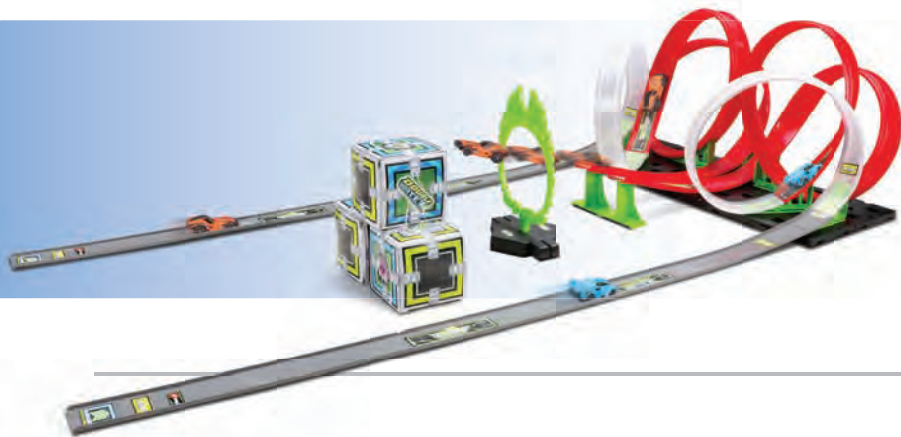

Volkswagen Golf GTI Ed. 30

18-43034

Volkswagen Polo GTI Mark 5

18 -30532

★ Double Vortex

Outer: 4 Pcs.

NEW

DOUBLE VORTEX EXTREME DUAL LOOP SET. INCLUDES JUMP, FIRE HOOP, CRASH BOXES, AND PLENTY OF LOOPS. TRACK IS RECONFIGURABLE.